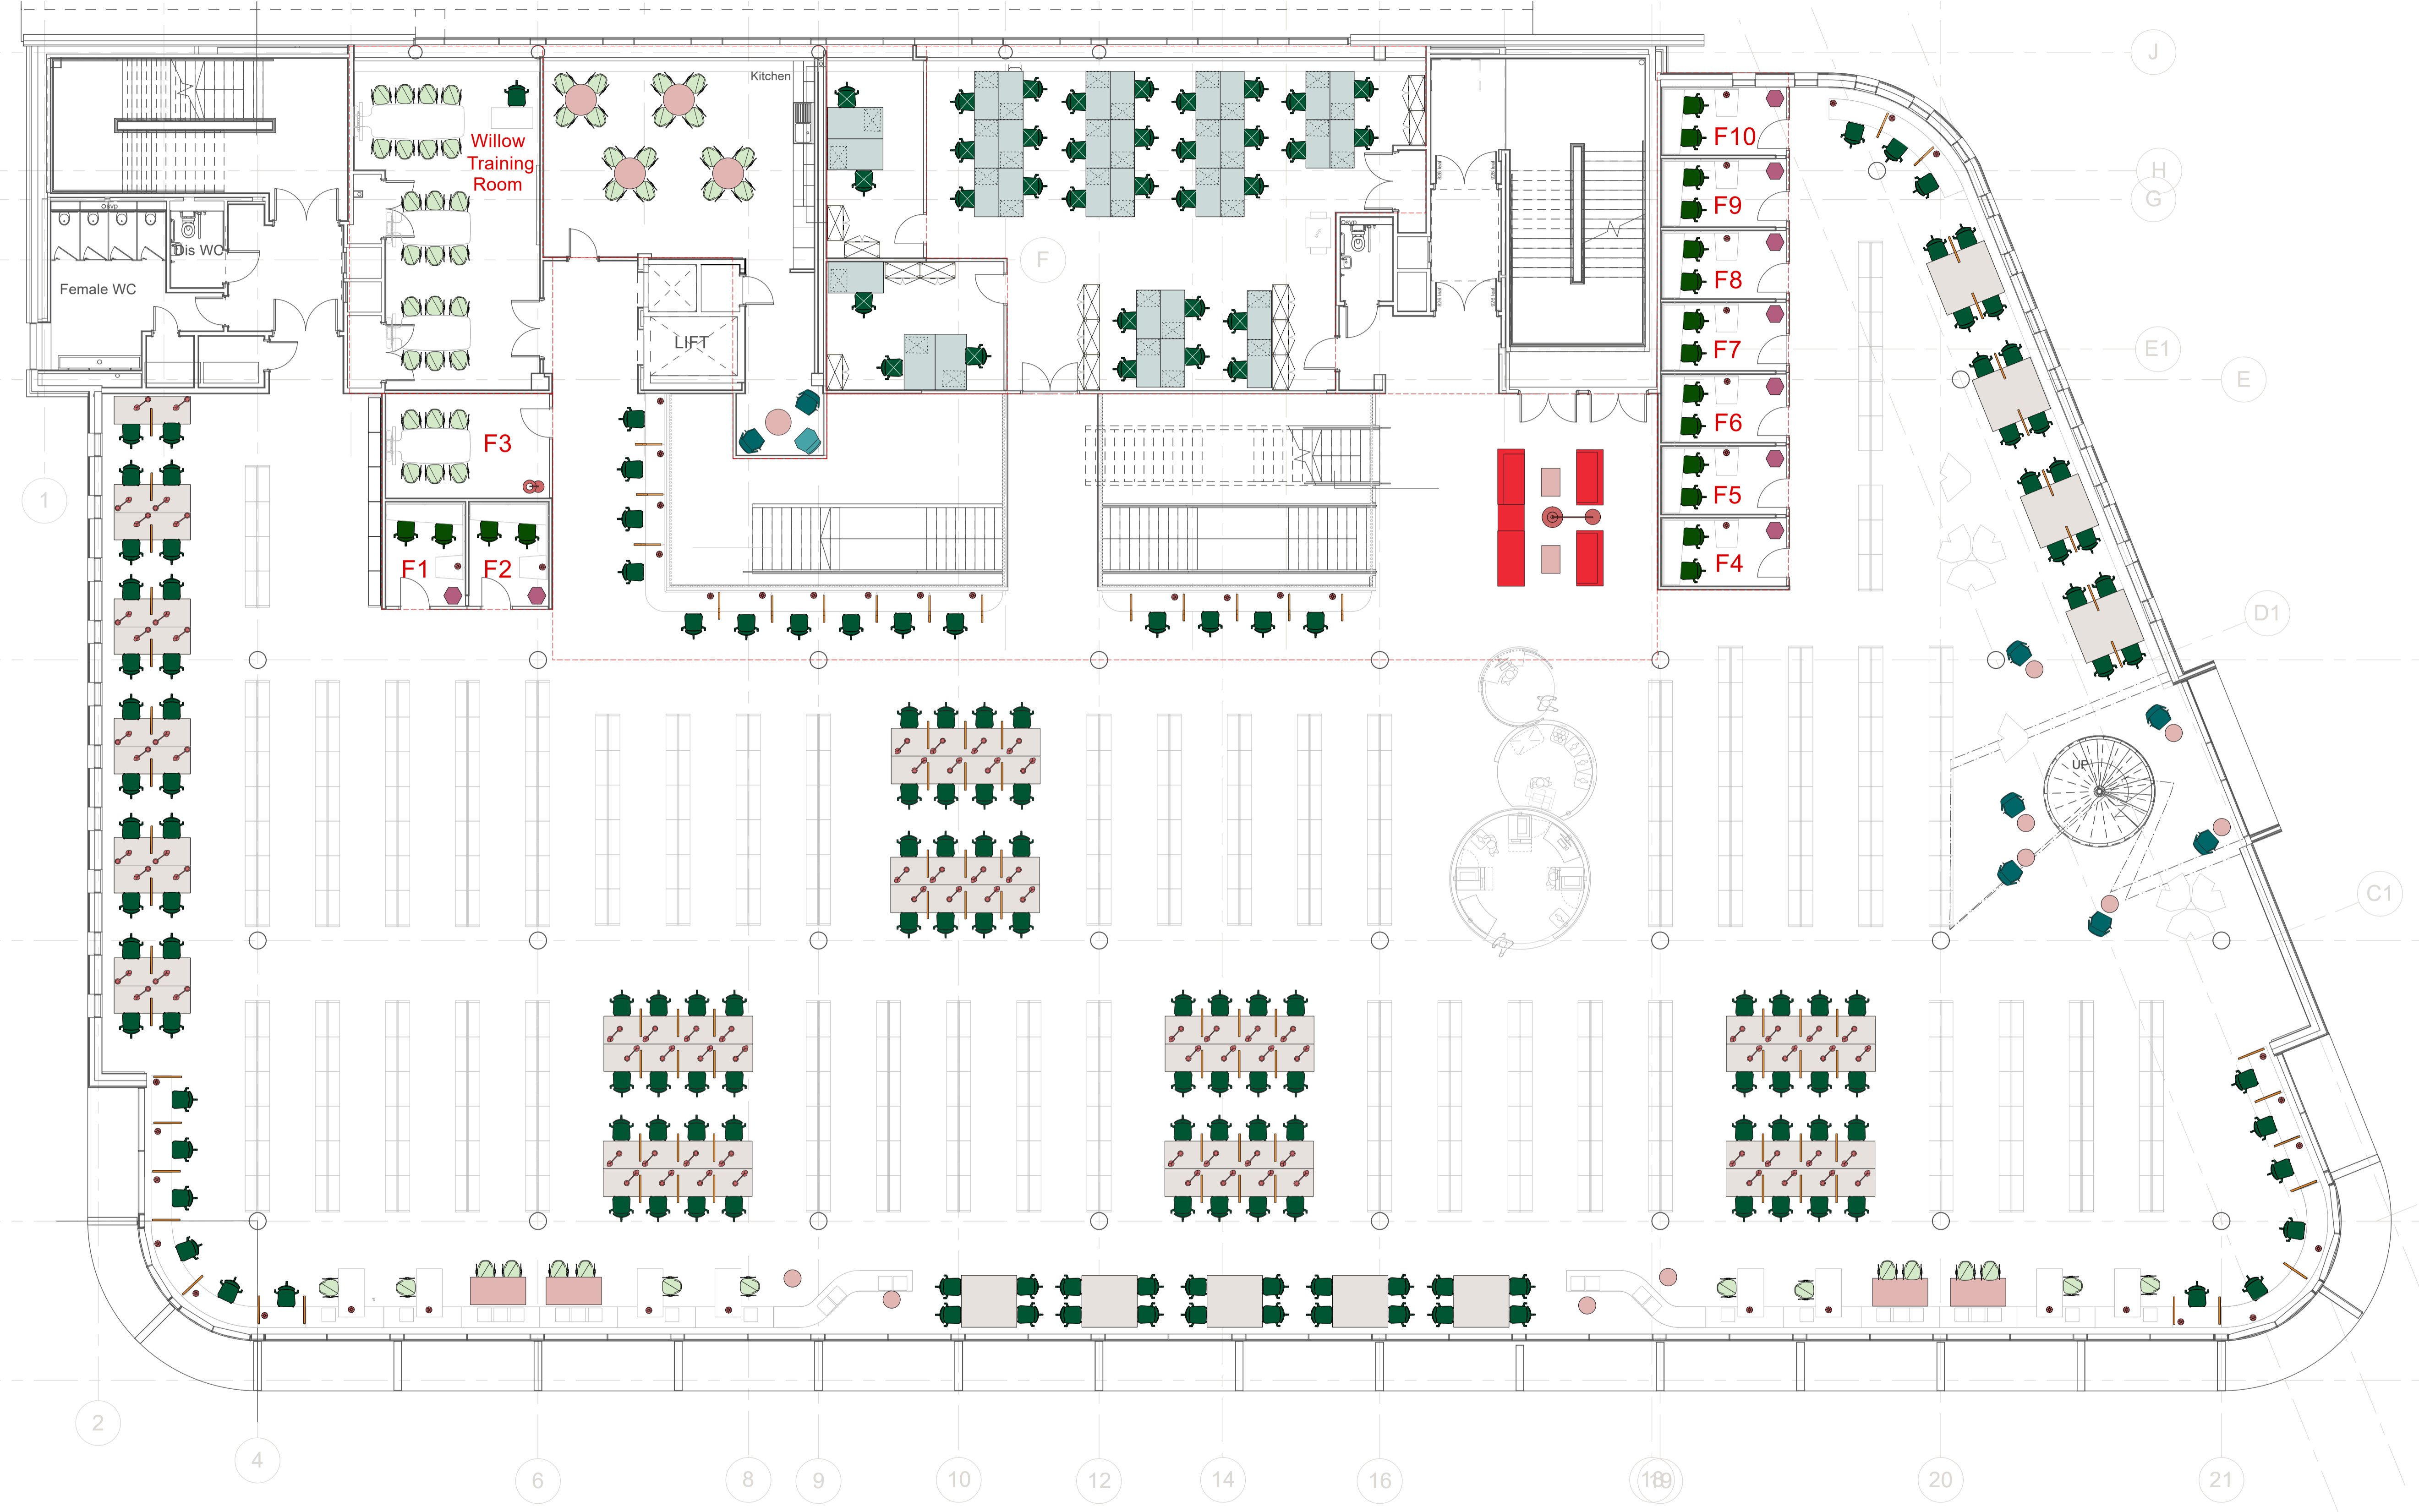

First Floor – Software Locations

Software - All PCs

- Adobe Creative Cloud
 - Acrobat
 - After Effects
 - Animate
 - Audition
 - Bridge
 - Dreamweaver
 - Illustrator
 - InCopy
 - InDesign
 - Lightroom
 - Media Encoder
 - Muse
 - Photoshop
 - Prelude
 - Premiere Pro
 - SpeedGrade
- Audacity
- ClaroRead
- Inspiration 9
- Mindview 7
- Microsoft Office
- Microsoft Project
- Microsoft Visio
- Read & Write 11
- SPSS 25
- Write-N-Cite
- Computing
 - Blender
 - MySQL Workbench