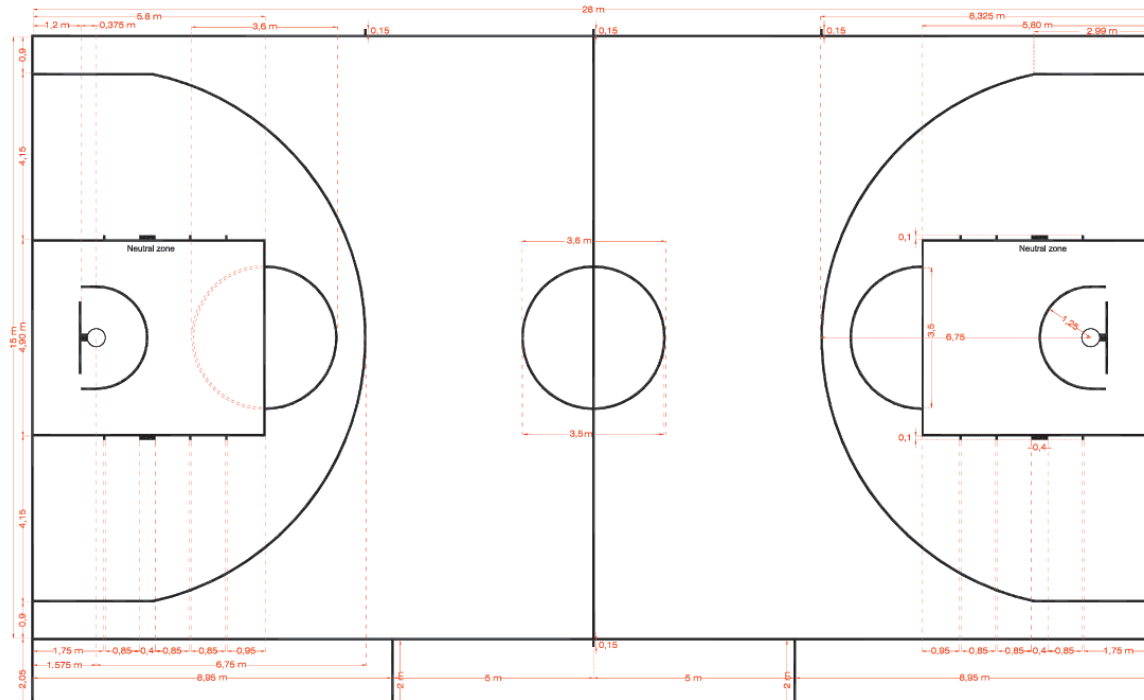

## Netball

Court x 1

Length of court - 30.5 m

Width of court - 15.25 m

The lines are easily distinguishable coloured Red

The runoff zone around the court is 2 metres on the ends and 1.5 metres either side

## Basketball

Court x 1

Length of court – 28m

Width of court – 15m

The basketball lines are easily distinguishable coloured black.

## Volleyball

Court x 1

Length of court – 18m

Width of court – 9m

The volleyball lines are easily distinguishable coloured light green

## 5 a side football

Courts x 1

Length of court – 30.5m

Width of court – 15.25m

The indoor football lines are easily distinguishable coloured yellow