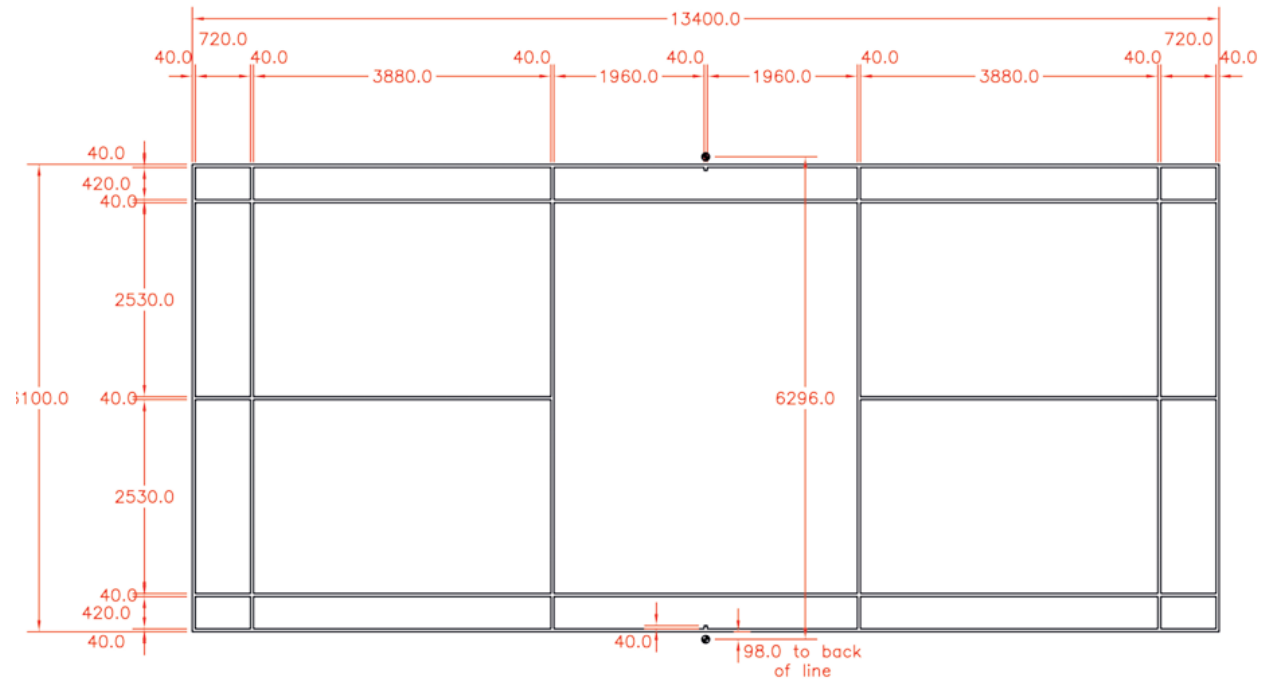

## Volleyball

Courts x 2

Length of court – 18m

Width of court – 9m

The volleyball lines are easily distinguishable coloured light green

## Badminton

Courts x 8

Length of court – 13.4m

Width of court – 6.1m

The badminton lines are easily distinguishable coloured white

## Volleyball

Court x 1

Length of court – 18m

Width of court – 9m

The volleyball lines are easily distinguishable coloured light green

## 5 a side football

Courts x 1

Length of court – 30.5m

Width of court – 15.25m

The indoor football lines are easily distinguishable coloured yellow