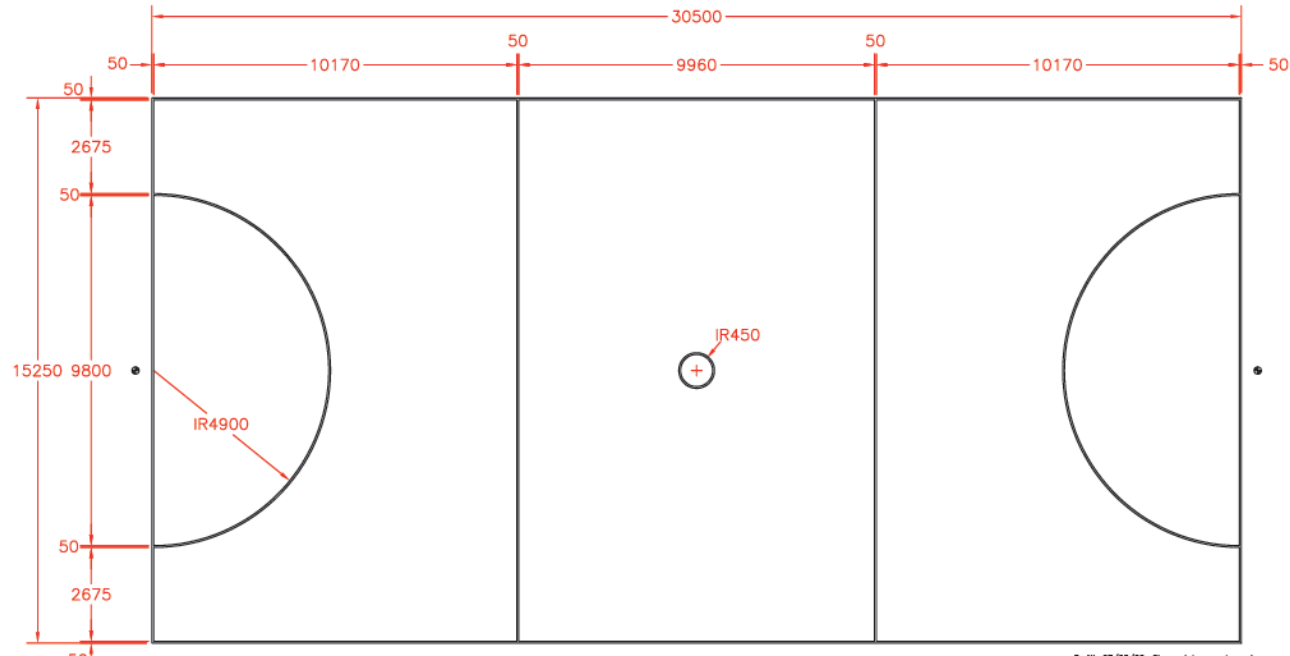

## Netball

Court x 1

Length of court - 30.5 m

Width of court - 15.25 m

The lines are easily distinguishable coloured Red

The runoff zone around the court is 2 metres on the ends and 1.5 metres either side

## Basketball

Court x 1

Length of court – 28m

Width of court – 15m

The basketball lines are easily distinguishable coloured black.

## Volleyball

Court x 1

Length of court – 18m

Width of court – 9m

The volleyball lines are easily distinguishable coloured light green

## 5 a side football

Courts x 1

Length of court – 30.5m

Width of court – 15.25m

The indoor football lines are easily distinguishable coloured yellow