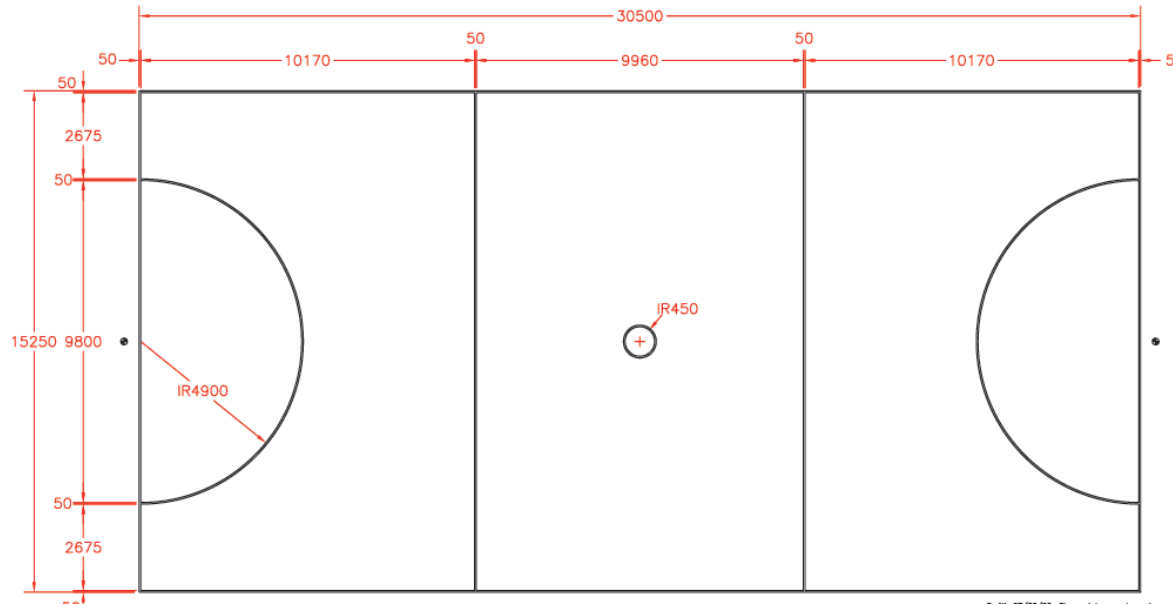

### Netball

Courts x 2

Length of court - 30.5 m

Width of court - 15.25 m

The lines are easily distinguishable coloured Red

The runoff zone around the court is 2 metres on the ends and 1.5 metres either side

## Badminton

Courts x 8

Length of court – 13.4m

Width of court – 6.1m

The badminton lines are easily distinguishable coloured white

## Volleyball

Court x 1

Length of court – 18m

Width of court – 9m

The volleyball lines are easily distinguishable coloured light green

## 5 a side football

Courts x 1

Length of court – 30.5m

Width of court – 15.25m

The indoor football lines are easily distinguishable coloured yellow