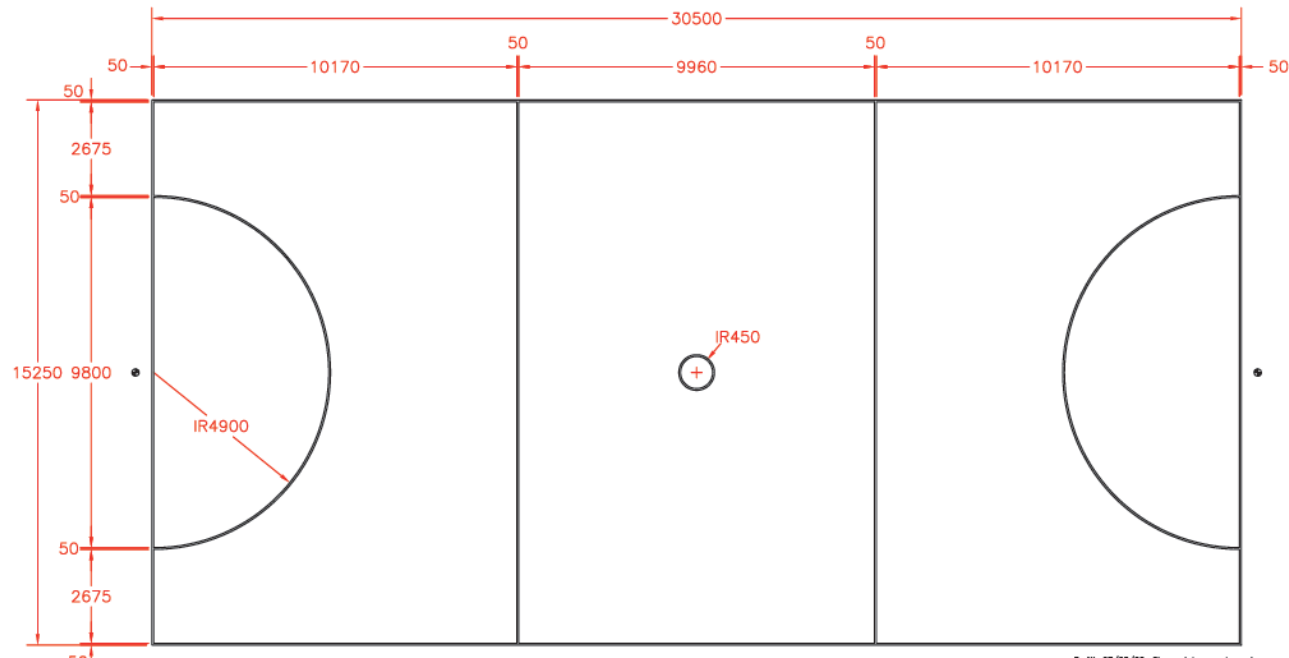

## Badminton

Courts x 8

Length of court – 13.4m

Width of court – 6.1m

The badminton lines are easily distinguishable coloured white

## Netball

Court x 1

Length of court - 30.5 m

Width of court - 15.25 m

The lines are easily distinguishable coloured Red

The runoff zone around the court is 2 metres on the ends and 1.5 metres either side

## Basketball

Court x 1

Length of court – 28m

Width of court – 15m

The basketball lines are easily distinguishable coloured black.

## Volleyball

Court x 1

Length of court – 18m

Width of court – 9m

The volleyball lines are easily distinguishable coloured light green