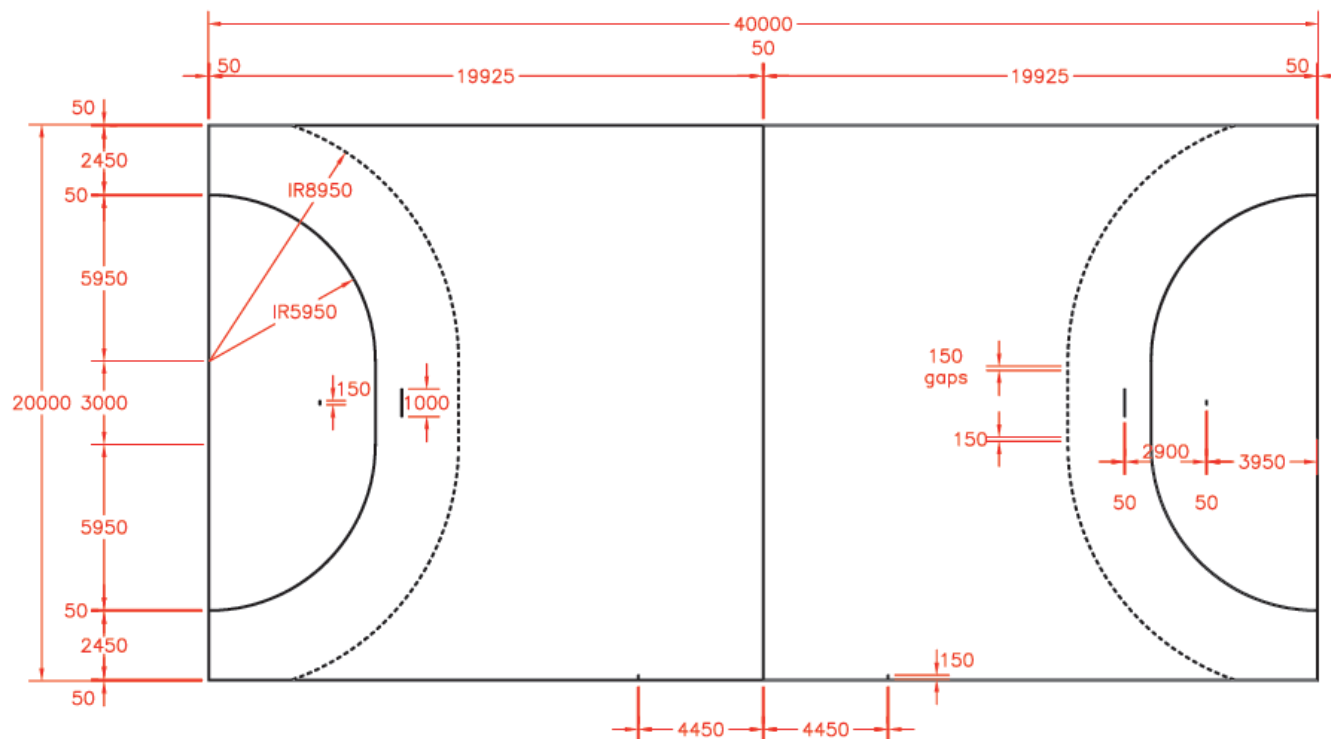

Handball/Futsal and 5 a side football

Handball/Futsal X 1 court / 5 a side football X 2

Length of court – 40m

Width of court – 20m

The Handball/futsal lines are easily distinguishable coloured Orange. Indoor football – Yellow