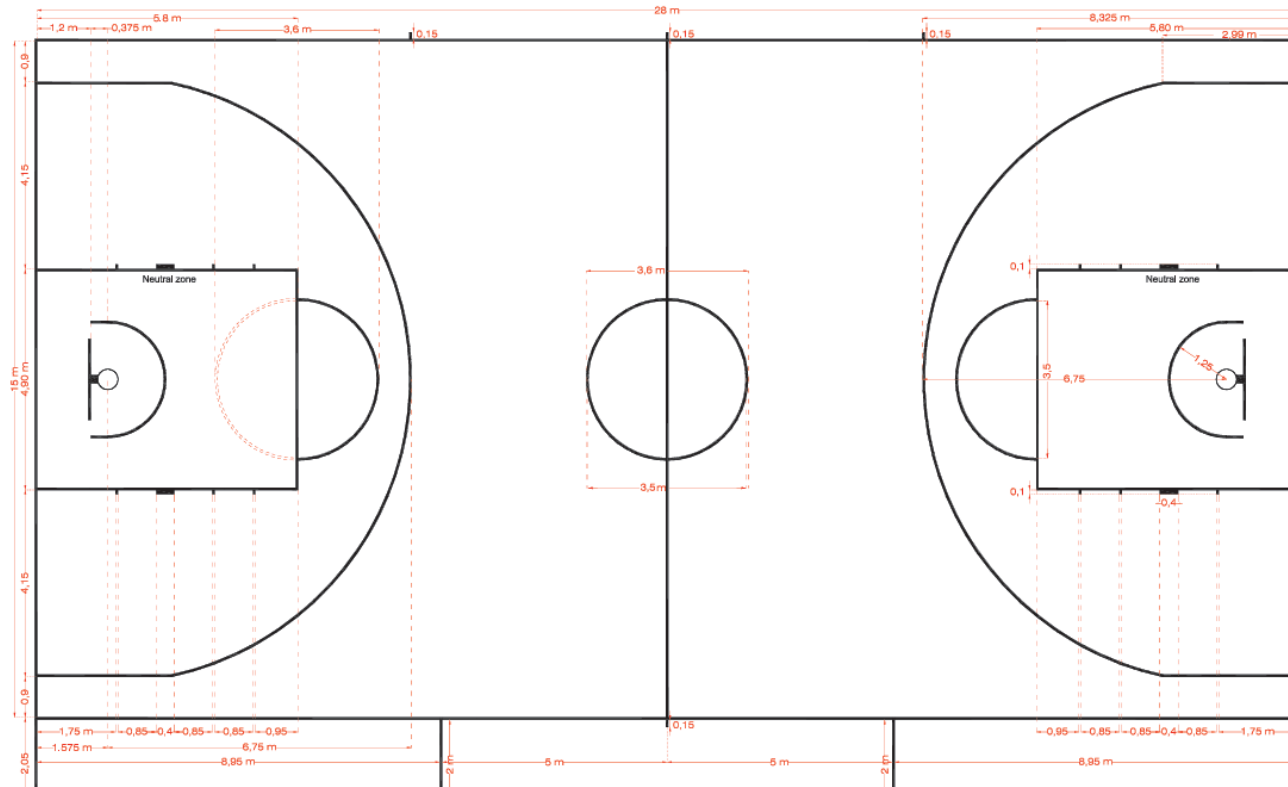

### Netball

Courts x 2

Length of court - 30.5 m

Width of court - 15.25 m

The lines are easily distinguishable coloured Red

The runoff zone around the court is 2 metres on the ends and 1.5 metres either side

## Basketball

Courts x 2

Length of court – 28m

Width of court – 15m

The basketball lines are easily distinguishable coloured black.

## Volleyball

Courts x 2

Length of court – 18m

Width of court – 9m

The volleyball lines are easily distinguishable coloured light green

## Badminton

Courts x 8

Length of court – 13.4m

Width of court – 6.1m

The badminton lines are easily distinguishable coloured white