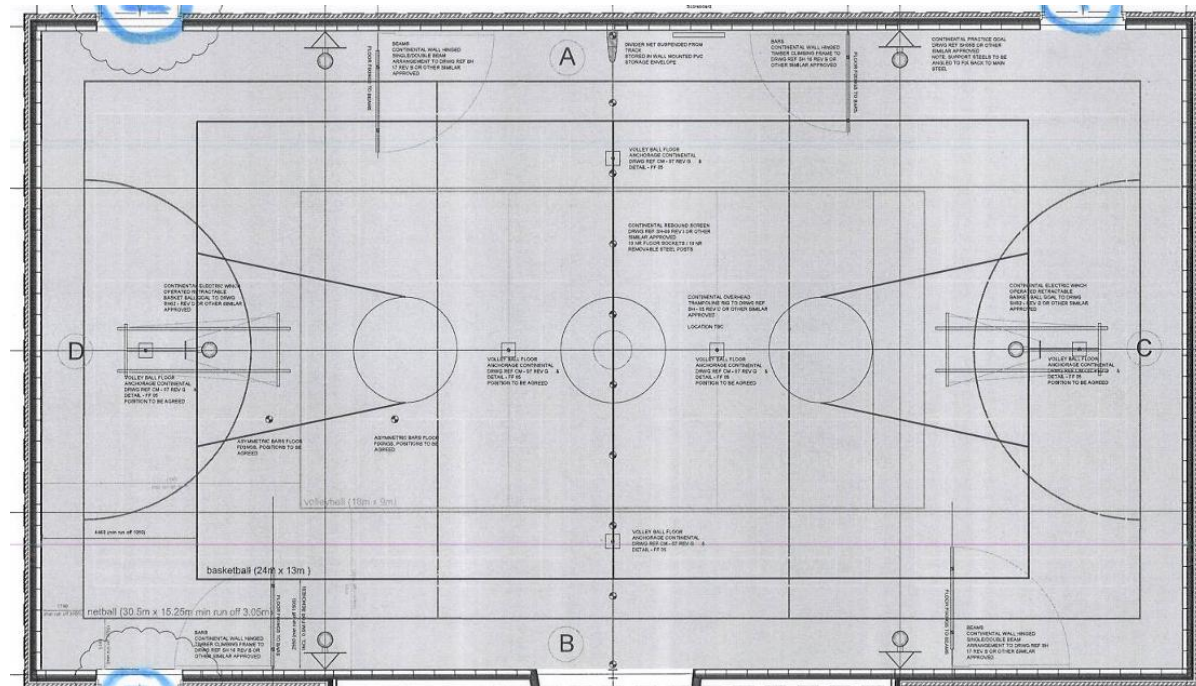

## Volleyball

Court x 1

Length of court – 18m

Width of court – 9m

The volleyball lines are easily distinguishable coloured light green

## 5 a side football

Courts x 1

Length of court – 30.5m

Width of court – 15.25m

The indoor football lines are easily distinguishable coloured yellow

## Basketball/Netball and Volleyball

Basketball court dimensions 24m x 13m lines distinguishable coloured black

Netball court dimensions 30.5m x 15.25m minimum run off 3.05m distinguishable coloured red

Volleyball court dimensions 18m x 9m distinguishable coloured light green

Badminton courts x 4 dimensions 13.4m x 6.1m