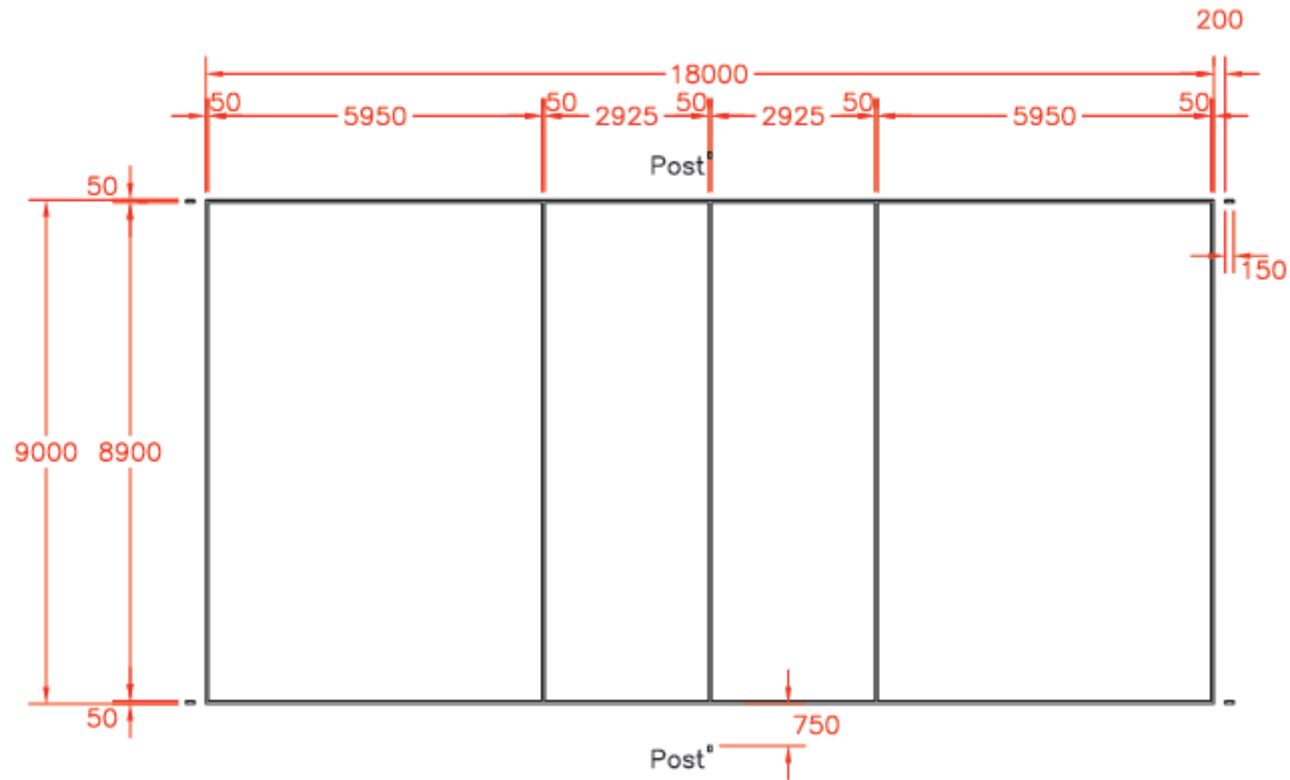

## Netball

Court x 1

Length of court - 30.5 m

Width of court - 15.25 m

The lines are easily distinguishable coloured Red

The runoff zone around the court is 2 metres on the ends and 1.5 metres either side

## Basketball

Court x 1

Length of court – 28m

Width of court – 15m

The basketball lines are easily distinguishable coloured black.

## Volleyball

Court x 1

Length of court – 18m

Width of court – 9m

The volleyball lines are easily distinguishable coloured light green

## 5 a side football

Courts x 1

Length of court – 30.5m

Width of court – 15.25m

The indoor football lines are easily distinguishable coloured yellow