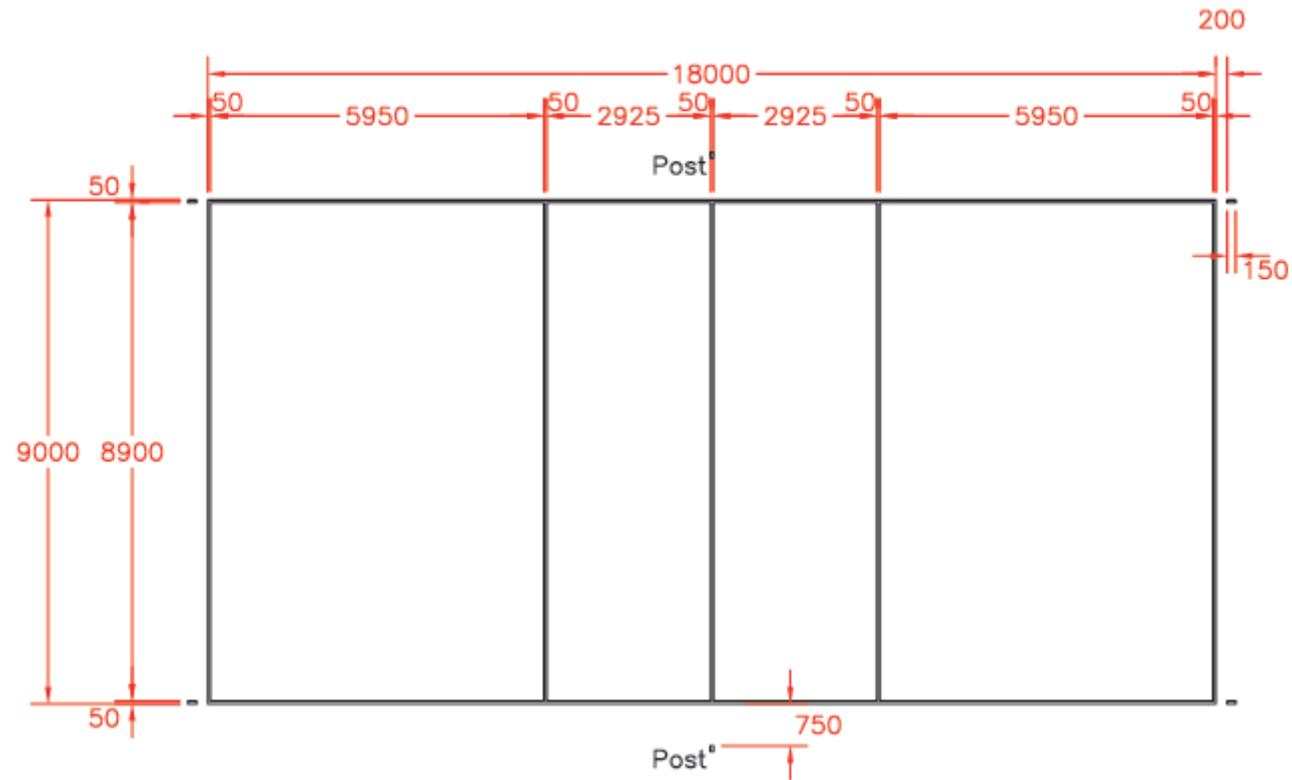

## Basketball

Courts x 2

Length of court – 28m

Width of court – 15m

The basketball lines are easily distinguishable coloured black.

## Volleyball

Courts x 2

Length of court – 18m

Width of court – 9m

The volleyball lines are easily distinguishable coloured light green

## Badminton

Courts x 8

Length of court – 13.4m

Width of court – 6.1m

The badminton lines are easily distinguishable coloured white

## Volleyball

Court x 1

Length of court – 18m

Width of court – 9m

The volleyball lines are easily distinguishable coloured light green