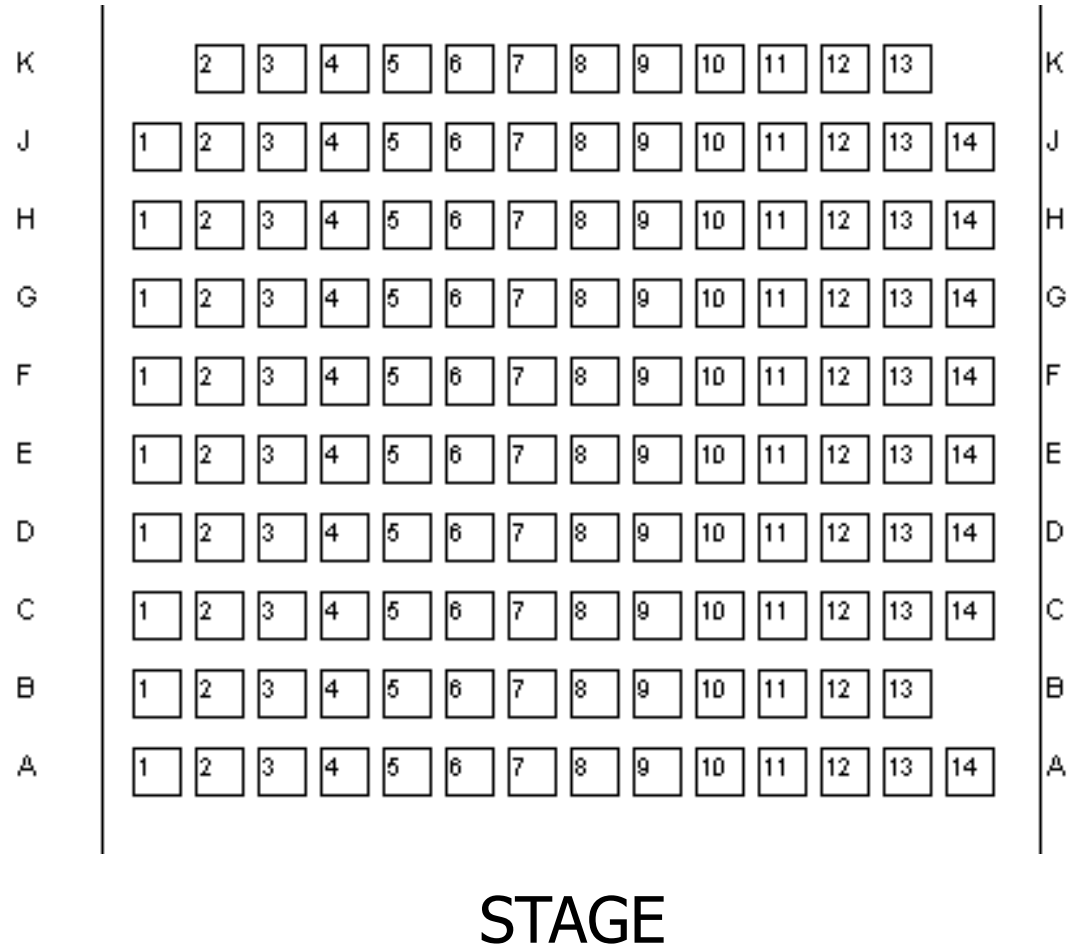

Studio Theatre Seating Plan - 137 seats

Row A is primarily for wheelchair access