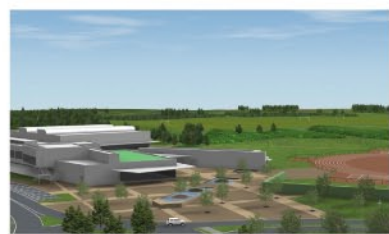

Proposed Sports Development: Development Phasing

The University acknowledges that this project is a major undertaking and will need to be managed efficiently to minimise local impact from the construction phase of the development.

A specialist team of consultants is helping the University to ensure that the design is developed in a way that will maximise its cost effectiveness while at the same time, delivering a sustainable answer through a process which limits environmental impact.