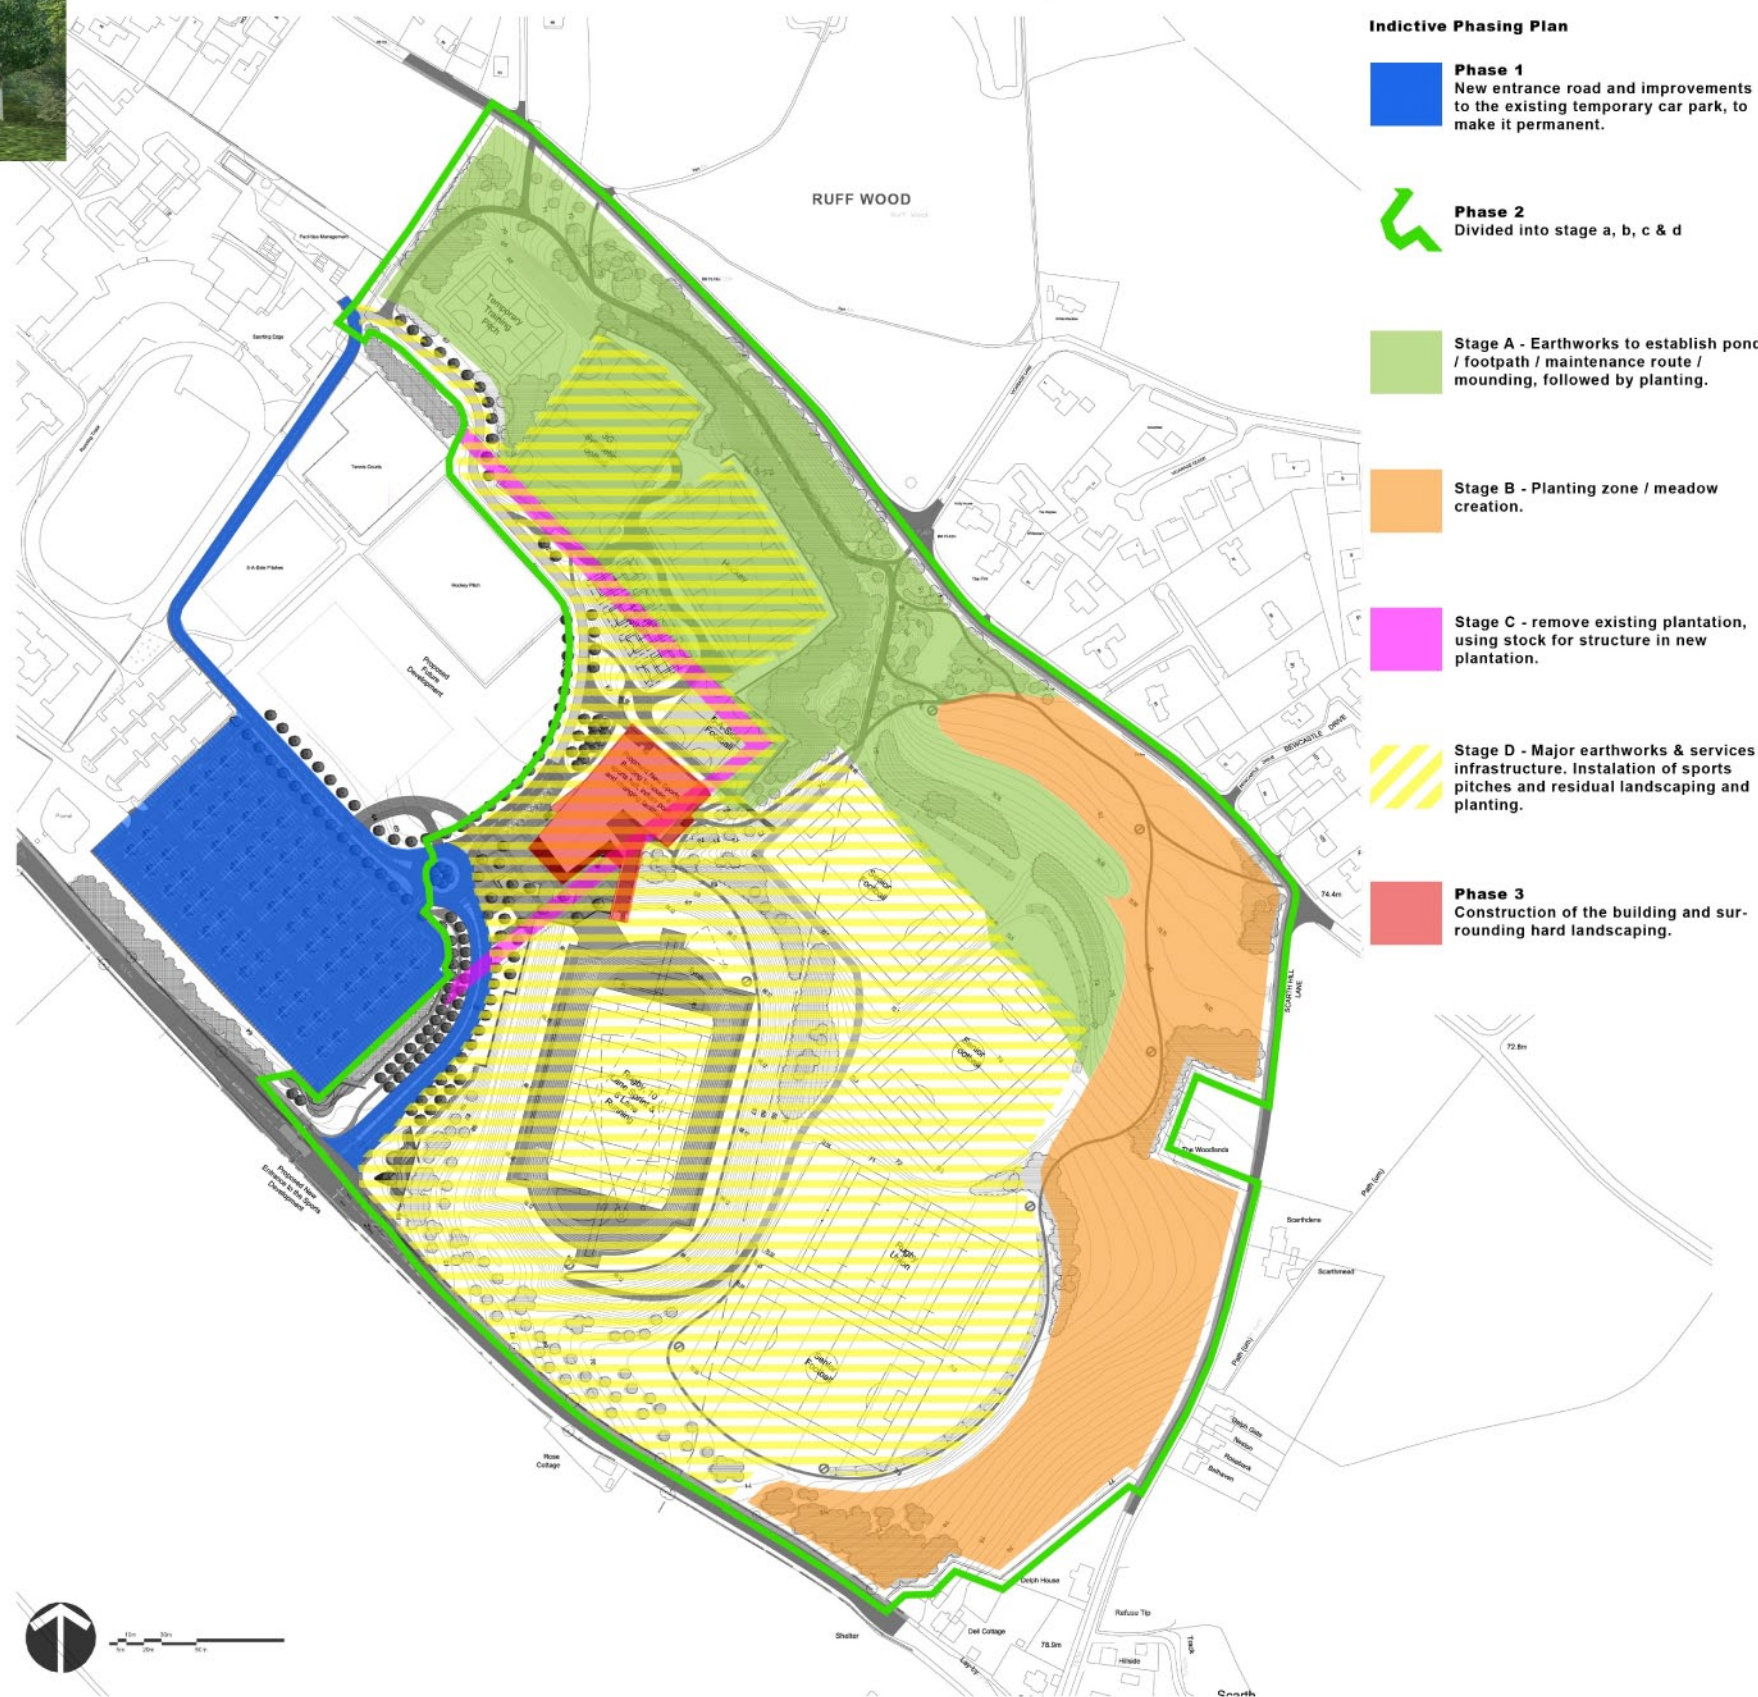

Artist's impressions and design begin the process of change which will ultimately lead to the new facilities

The use of specialist machinery is essential for efficient progress – a tree spade in operation

Major earthworks during construction of lake on western campus

Disruption and impact of works can be minimised if the contract is well managed

Installation of sand slits, for improved drainage, in a newly formed sports pitch

The construction programme would seek to achieve the following:

- Retain existing sports facilities during the construction phase
- Construct the new entrance road and implement the improvements to the existing temporary carpark to convert it to permanent
- Carry out major earthworks around the site perimeter as a fore runner to any building works so that the new landform will screen and minimise visual impact for those residents and travellers along Ruff Lane
- Defer clearance of existing trees until earthworks are completed and new homes for some of the plants can be defined
- Carry out a major programme of tree planting and meadow establishment so that these areas can begin to establish during the remaining construction period
- Incorporate sustainable materials and construction methods in the development of the project
- Complete the building programme in a sequence which will minimise disruption and bring the facilities into use together.